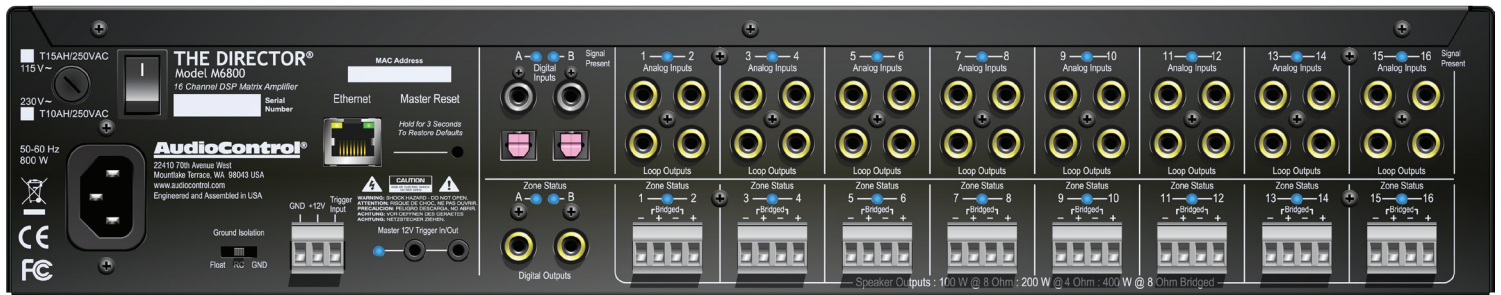

## The Director® M Series

**HIGH POWER AMPLIFIED AUDIO MATRIX  
DIGITAL SIGNAL PROCESSING WITH FULL IP CONTROL  
8, 12 OR 16 CHANNELS IN A SLIM CHASSIS**

SIGNAL MATRIXING | VOLUME CONTROL | ZONE EQ WITH MEMORIES | USER PROFILES

100 WATTS PER CHANNEL AT 8 OHMS | 200 WATTS PER CHANNEL @ 4 OHMS

BUILT-IN SPEAKER PROFILES | HIGH AND LOW PASS FILTERING | LOCAL INPUTS WITH PASS THROUGH  
DUAL DIGITAL BUS INPUTS & OUTPUTS | NETWORK CONTROL | SLIM 2U AND 1U (M4800) CHASSIS

## HIGH POWER MULTI-ZONE NETWORK DSP MATRIX AMPLIFIERS

AudioControl's The Director® M Series are compact (2U and 1U) multi-zone matrixing amplifiers with DSP processing, including EQ, delay, crossover, volume functions and built-in speaker profiles, all controllable via network commands. These high performance amplifiers deliver an impressive 100 watts per channel and are stable into 4 ohms. With digital bus inputs and local zone inputs, the M Series can easily operate as high performance multi-channel amplifiers and amplified audio matrixes.

- High Powered Amplified Audio Matrix
- Signal Matrixing with Volume Control
- DSP with Crossover and Equalization
- Built-in Speaker Profiles
- 100 W @ 8 Ohms; 200 W @ 4 Ohms
- Bridgeable to 400 Watts
- Individual Zone and Group Volume Control
- Digital Bus and Local Inputs with Pass Through
- Remote Access for Setup, Control, Monitoring
- Slim 2U and 1U (M4800) Chassis