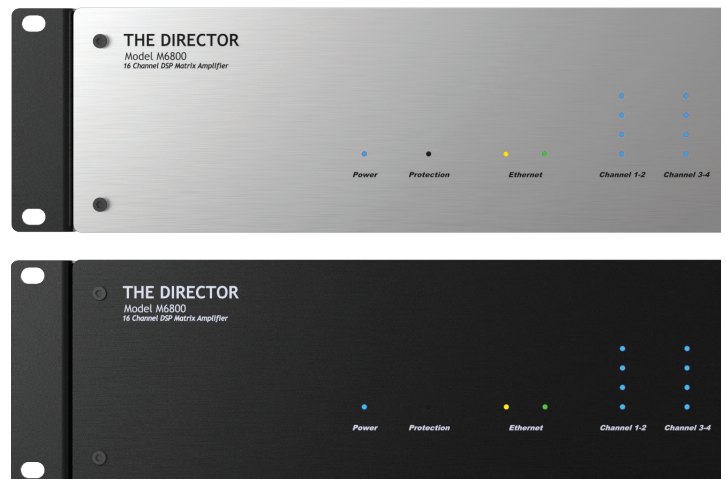

- High Powered Amplified Audio Matrix
- Signal Matrixing with Volume Control
- DSP with Crossover and Equalization
- Built-in Speaker Profiles
- 100 W @ 8 Ohms; 200 W @ 4 Ohms
- Bridgeable to 400 Watts
- Individual Zone and Group Volume Control
- Digital Bus and Local Inputs with Pass Through
- Remote Access for Setup, Control, Monitoring
- Slim 2U and 1U (M4800) Chassis

Zone Configuration Screen

Available in Brushed Aluminum or Espresso Black