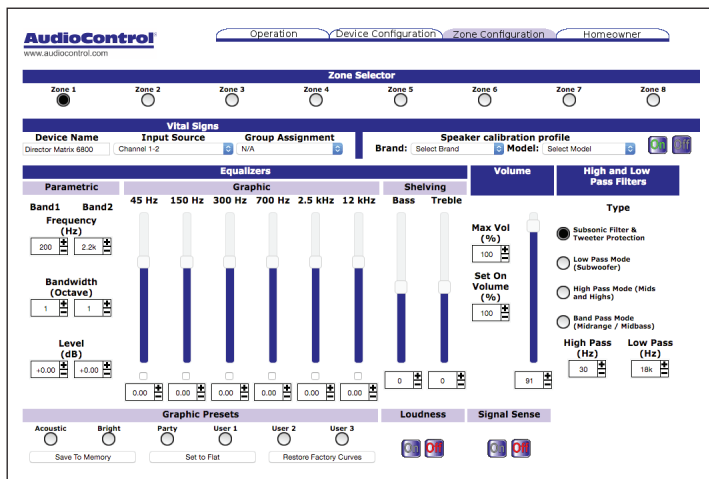

Zone Configuration Screen