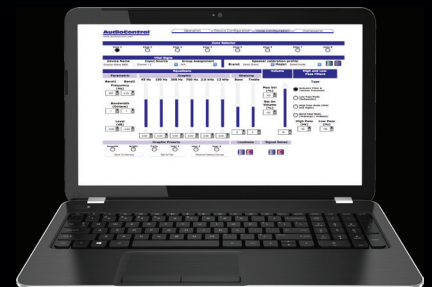

## The Director® M Series

**HIGH POWER AMPLIFIED AUDIO MATRIX  
DIGITAL SIGNAL PROCESSING WITH FULL IP CONTROL  
8, 12 OR 16 CHANNELS IN A SLIM CHASSIS**

SIGNAL MATRIXING | VOLUME CONTROL | ZONE EQ WITH MEMORIES | USER PROFILES