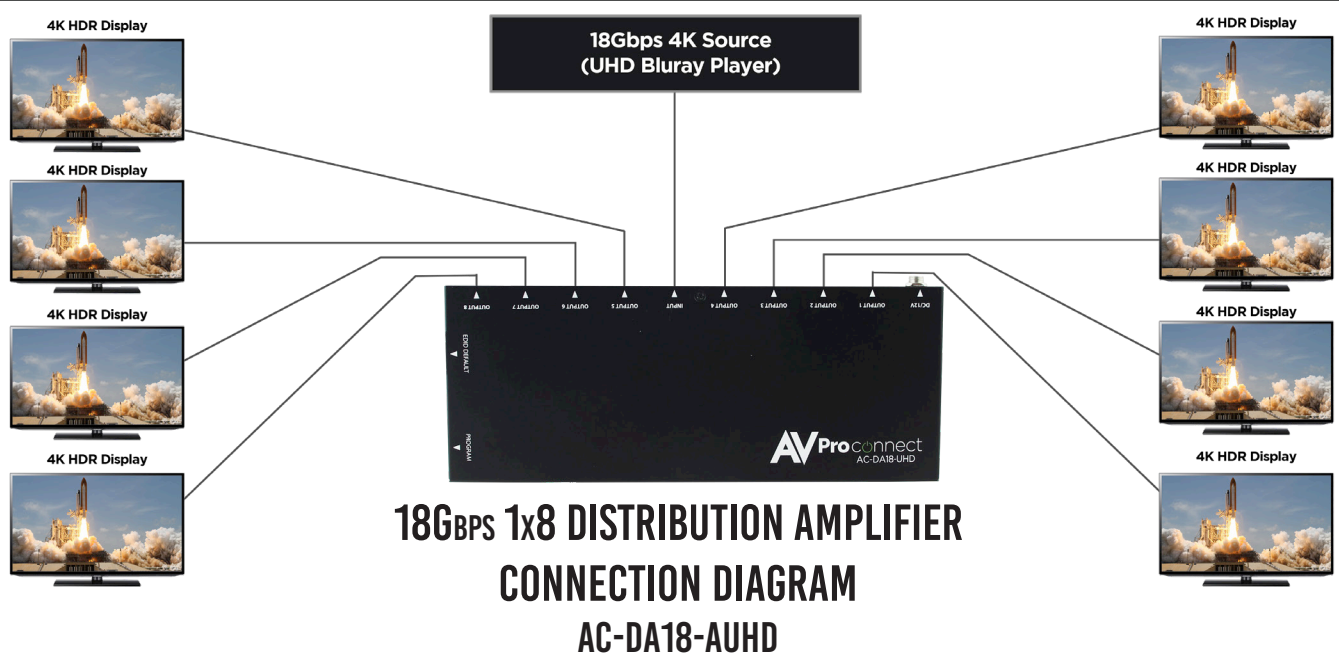

AVProedge

4K 18Gbps DISTRIBUTION AMPLIFIERS

AC-DA12-AUHD-GEN2
AC-DA14-AUHD, AC-DA18-AUHD

HDR **HDMI** **HDCP**TM
HIGH-BANDWIDTH DIGITAL CONTENT PROTECTION

EDID MANAGEMENT, CASCADE-ABLE, STABLE DISTRIBUTION
THE FIRST TRUE 18Gbps DISTRIBUTION AMPLIFIER FAMILY, THESE PRODUCTS ARE IDEAL ON ALL APPLICATIONS WHERE STABLE DISTRIBUTION IS KEY. FULL 18Gbps AND HDR SUPPORT ENSURE MILITARY-GRADE STABILITY EVEN AT THE HIGHEST BANDWIDTHS.

These distribution amplifiers can be cascaded for extended distances and to add additional outputs. There is even a built in "cascade mode" that can be enabled for plug and play compatibility. With these distribution amplifiers you are already prepared for all 4K formats. Utilize these products with confidence in your next bar, restaurant, digital signage, commercial or residential installation and see the difference.

ULTRA LOW-PROFILE DESIGN: The minimalist design makes these devices even more versatile. Designed to fit in any nook or cranny, you don't need to worry about finding space for the distribution amplifier allowing you to focus on other elements of the job.

1 input, 2 outputs

AC-DA18-AUHD

1 input, 8 outputs

AC-DA14-AUHD

1 input, 4 outputs