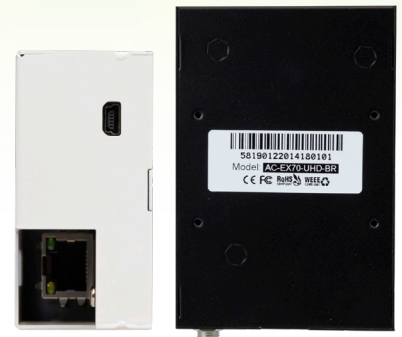

ConferX™

BY
AVPro edge

PROFESSIONAL AUDIO/VIDEO

SOLUTIONS BY AVPRO

AC-CXWP-HDMO-BKT

BASIC HDMI WALL PLATE TRANSMITTER VIA HDBASET

VIDEO:	
VIDEO RESOLUTIONS	UP TO 4K 60HZ 4:2:0 8BIT
VESA RESOLUTIONS	UP TO 2560X2048 (QSXGA)
COLOR SPACE	YUV (COMPONENT), RGB (CSC: REC. 601, REC. 709, BT2020, DCI, P3 D6500)
CHROMA SUBSAMPLING	4:4:4, 4:2:2, 4:2:0 SUPPORTED
DEEP COLOR	UP TO 16 BIT (1080), UP TO 10 BIT (4K)
AUDIO:	
AUDIO FORMATS SUPPORTED HDMI	PCM 2.0 CH, LPCM 5.1 & 7.1, DOLBY DIGITAL, DTS 5.1, DOLBY DIGITAL PLUS, DOLBY TRUEHD, DTS-HD MASTER AUDIO, DTS-X, DOLBY ATMOS
DISTANCE:	
DISTANCE 1080P	70M (230 FEET) (WITH CAT6A/7)
DISTANCE 4K & HDR	40M (131 FEET) (WITH CAT6A/7)
OTHER:	
BANDWIDTH	10.2 GBPS
CEC	YES
HDCP	HDCP 2.2 AND EARLIER
PORTS:	
HDMI (INPUT)	TYPE A
HDBASET (OUTPUT TO RECIEVER)	RJ45
ENVIRONMENTAL:	
OPERATING TEMPRATURE	23 TO 125°F (-5 TO 51°C)
STORAGE TEMPERATURE	-4 TO 140°F (-20 TO 60°C)
HUMIDITY RANGE	5-90% RH (NO CONDENSATION)
POWER:	
POWER CONSUMPTION (TOTAL)	12 WATTS (16.5 WHEN PAIRED WITH RECEIVER)
POWER SUPPLY	INPUT: AC 100-240V ~ 50/60HZ OUTPUT: DC 12V 2A
DIMENSIONS:	
DIMENSIONS (TX UNIT ONLY) (LENGTH/WIDTH/HEIGHT)	MM: 70 X 65 X 31 INCH: 2.75 X 2.55 X 1.22 (WITHOUT WALL DECORA COVER)
WALL SPACE	SINGLE GANG
COMPATIBLE BOX TYPES	MUD RINGS, STUD MOUINT, CLAMP MOUNT, METAL & PLASTIC BOXES, LV BOXES
DIMENSIONS (KIT PACKAGED LENGTH/WIDTH/HEIGHT)	MM: 184 X 317.5 X 82.55 INCH: 7.25 X 12.5 X 3.25
WEIGHT (KIT PACKAGED)	1.5LBS (0.68KG)

*SPECIFICATIONS SUBJECT TO CHANGE WITHOUT NOTICE. MASS & DIMENSIONS ARE APPROXIMATE

4K WALL PLATE EXTENDER APPLICATIONS

- CONFERENCE/HUDDLE ROOM CONFIGURATIONS: Where many sources types can be used — computers, players, etc...
- AUDITORIUMS: This unit extends HDMI up to 70 meters for long distance type scenarios.
- PERSONAL OFFICE: Create simple presentation venues, with audio, that are plug and play and reliable in your office.
- NON-TECHNICAL SCENARIOS: This device is auto sensing, so the end-user has ZERO configuration. This is the perfect transmitter anywhere non-technical users will access the system.