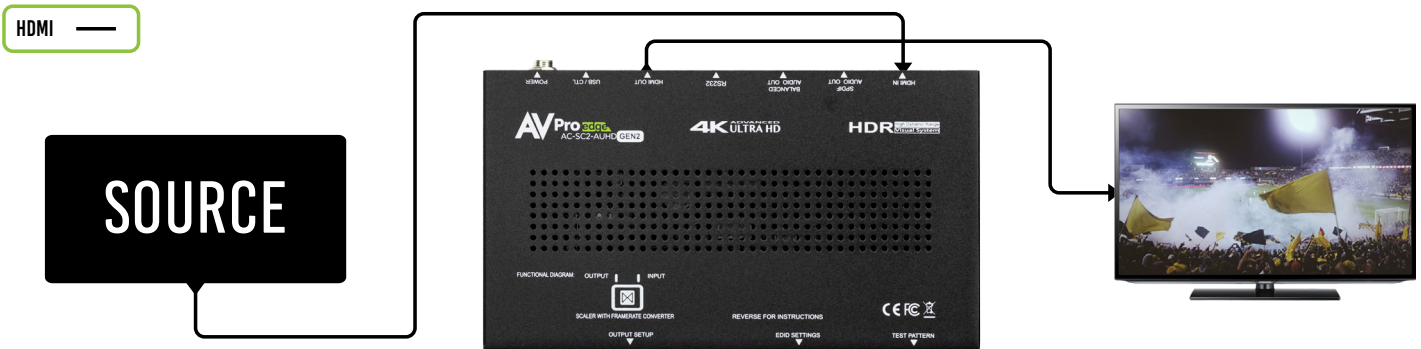

SCALING CONNECTION DIAGRAM

AC-SC2-AUHD-GEN2 CAN GIVE THE SINK ANY RESOLUTION FROM 480P TO 4K60 NO MATTER WHAT THE SOURCE IS OUTPUTTING

WWW.AVPROEDGE.COM | INFO@AVPROEDGE.COM | 877-886-5112 OR +1 605 274 6055