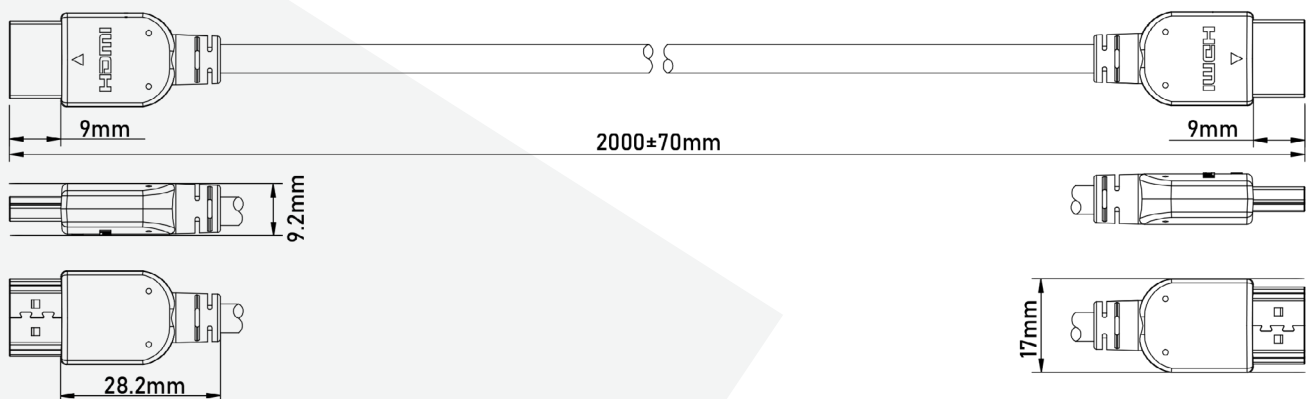

Mechanical Drawing