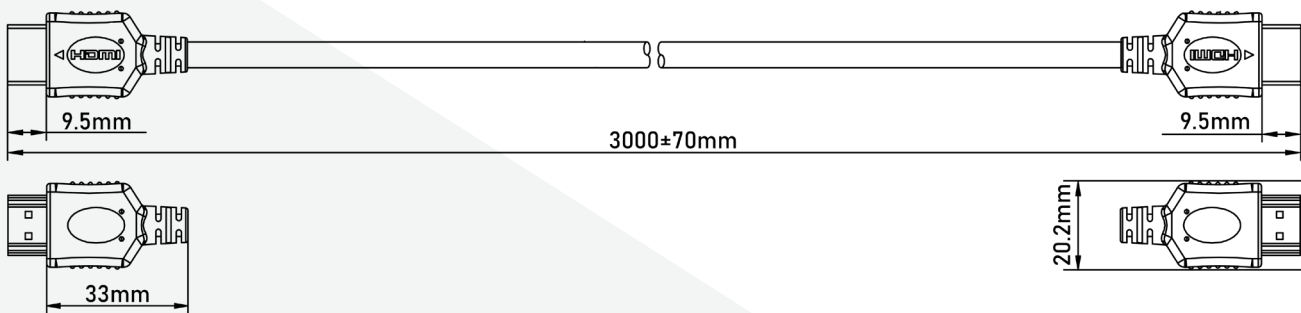

Mechanical Drawing