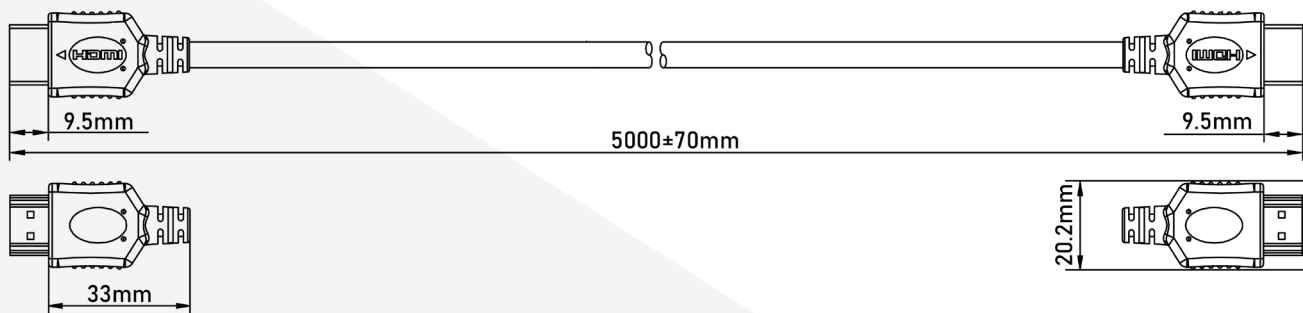

- **CAB-HDMI20-PHS100F**
1 m Premium High Speed HDMI 2.0b flexy cable
- **CAB-HDMI20-PHS200F**
2 m Premium High Speed HDMI 2.0b flexy cable
- **CAB-HDMI20-PHS300P**
3 m Premium High Speed HDMI 2.0b cable
- **CAB-HDMI20-PHS500P**
5 m Premium High Speed HDMI 2.0b cable

Mechanical Drawing

CAB-HDMI20-PHS500P SKU 13750090

Specifications

HDMI Signal Support	HDMI Standards	2.0b (18Gbps)
	Video Format	Up to 4096x2160@60Hz at RGB 4:4:4
	Data Rate	18Gbps
	Control Signal	HDCP 2.3/ EDID/ CEC/ DDC/ HEC/ ARC / DisplayID
	Connector	HDMI Type A Plug
	Audio Support	Dolby TrueHD/DTS-HD Master Audio/ Dolby Atmos
Physical Properties	Length	5 m
	Pin coating	Gold-plated
	Color	Black
	Outside Diameter	6.5mm
	Jacket Material	Flexible PVC
	Bending Radius	26mm
	Material	copper, 28AWG
	Power	No external power
	Operating temperature	0°C to 50°C
	Humidity	0%~80% RH
	Pulling Force	12kg
	Mating Durability	10,000 cycles
	Environmental	RoHS, REACH (EC 1907/2006)
	Flammability	PVC UL VW-1