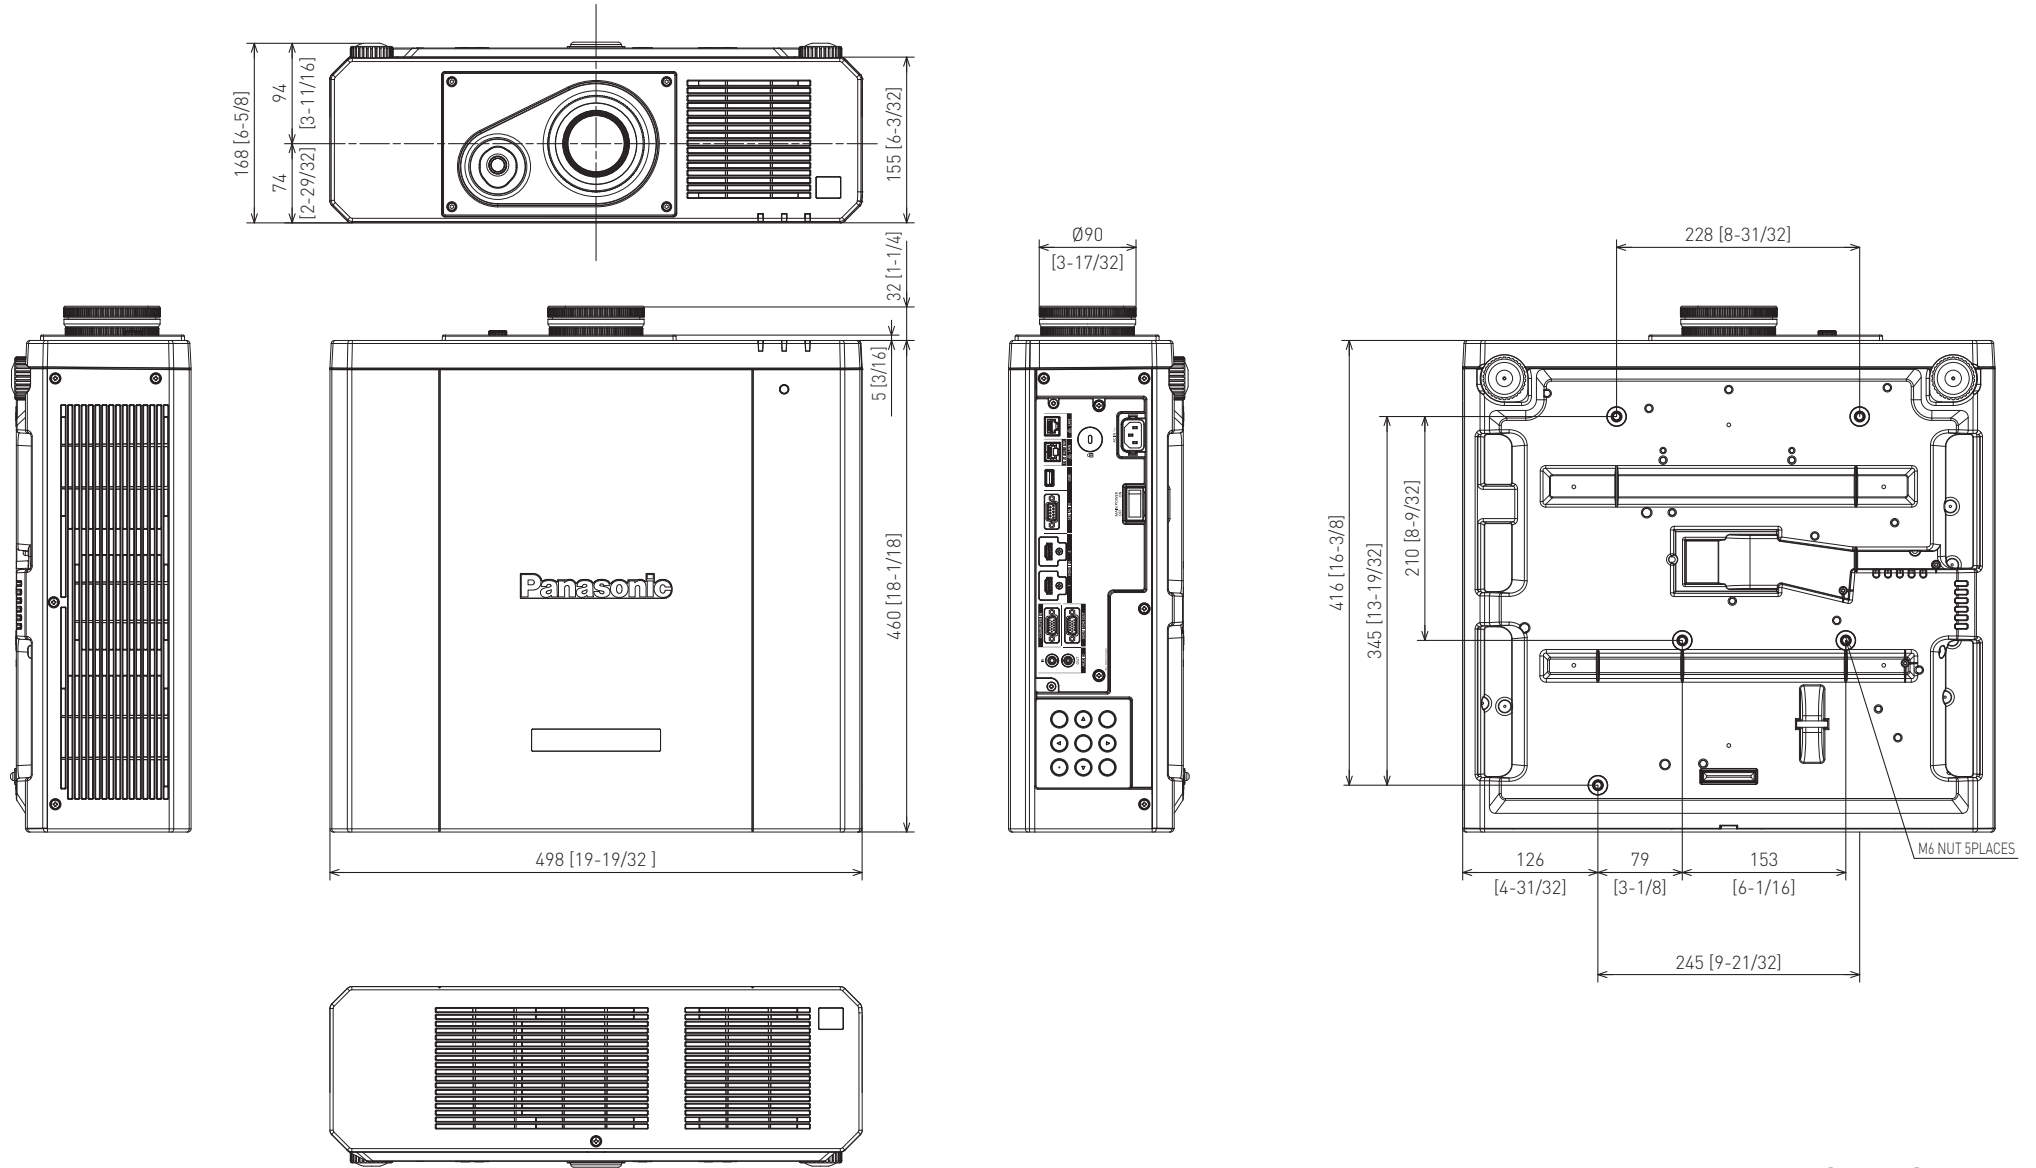

# Panasonic Projector

## PT-FRQ50

mm [inches]

Design and specifications subject to change without notice.

Dec 2021\_01