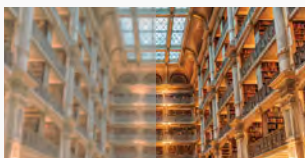

4K HDR Processor X1™

Picture

Unique 4K X-Reality PRO picture processing technology upscales every pixel for remarkable clarity. Advanced noise reduction techniques and a special pattern database ensure every scene is full of lifelike detail.