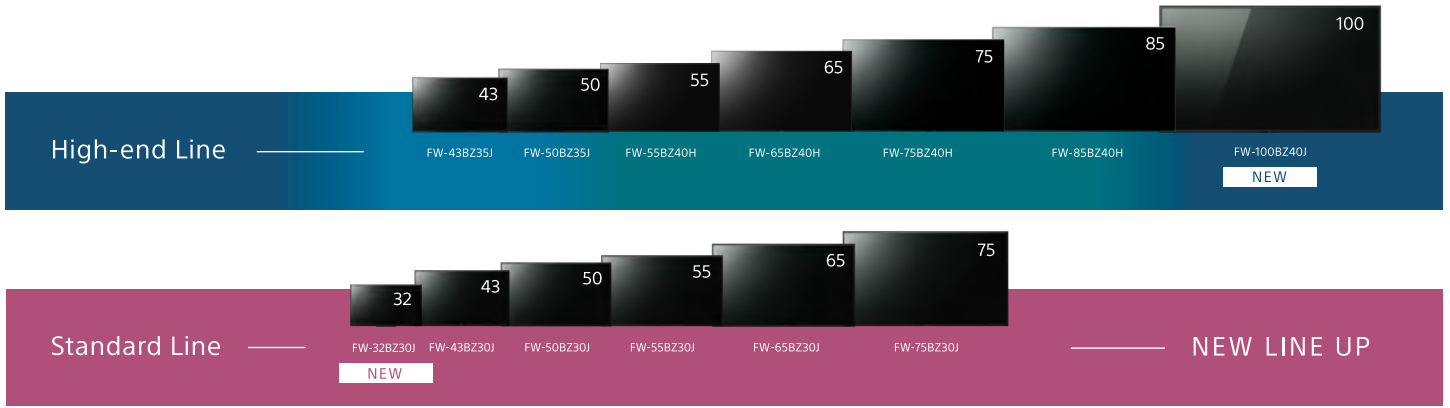

Small,
high picture quality 32"
4K display model

NEW 32"

Small in size, but big in picture quality for meeting contents details even in huddle space environment with new 32" BZ30J

X1
4K HDR Processor

Professional Design

Suitable designs for professional use such as Digital Signage

Logo Position for Public Installation

Sony logo is printed to top-right side bezel for public installation such as digital signage and it eliminates the sideways logo in portrait orientation.

Four-sided Uniform Bezel for Portrait Installation

* for BZ40J only

Carrying Handle

* for BZ40J only

Cable Management

Neatly bundles the power cable, HDMI and other cables with a cable clumper

32" AC Adapter Holder

Smart installation by adapter holder even in limited space

* for BZ30J only

IP Network and Serial Communication Controls

The BZ Series is controllable both via IP network (wired/wireless LAN) and RS-232C. This makes it possible to incorporate the displays into a variety of existing systems, such as in offices and as eye-catching signage.

Wi-Fi 5Ghz / Apple AirPlay & Chromecast built-in™

Discover a new world of possibilities with the new BRAVIA functionality. Easily mirror content onto your BRAVIA Pro Display using Apple AirPlay or Chromecast built-in, and take advantage of Wi-Fi 5Gz connection.