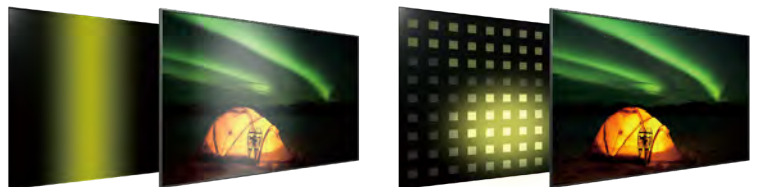

Cosmetic Design

Logo position

All Side Terminal Position

Flat bottom bezel

24/7·Portrait·Tilt

High picture quality model with flexible installation for mid-sized spaces

Picture Quality Features

Motionflow XR