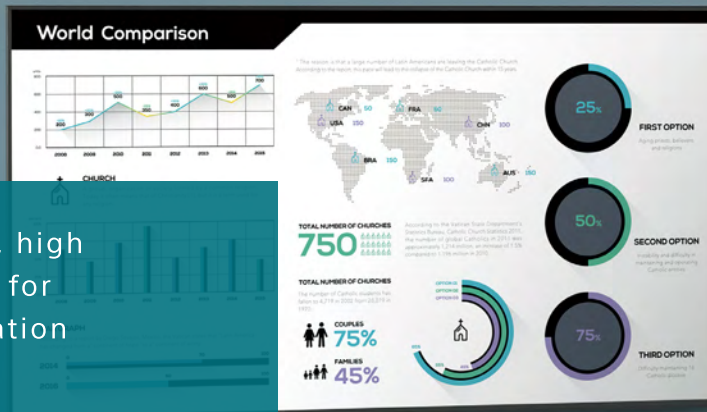

High brightness, high contrast images for business application content

Peak Brightness : 850 cd/m²