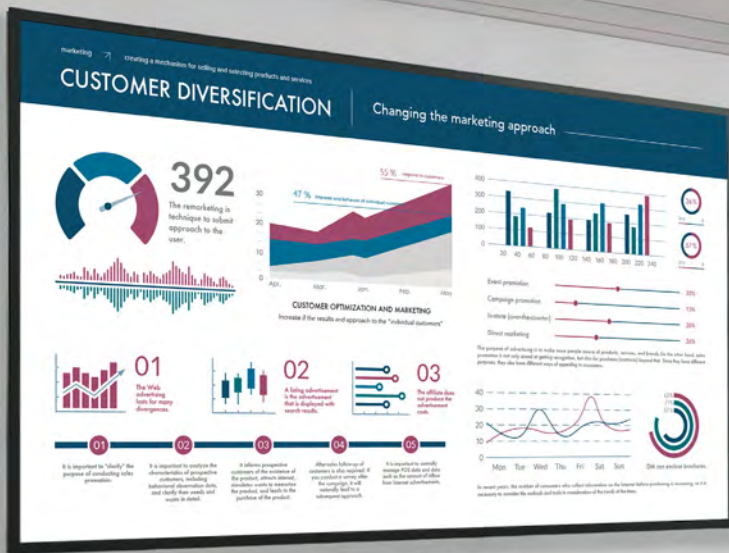

BRAVIA Professional Displays

2021 Model Catalog

BRAVIA

X|R
Cognitive Processor

X|1
4K HDR Processor

Extron

logitech

Outstanding picture quality & detailed reproduction for business